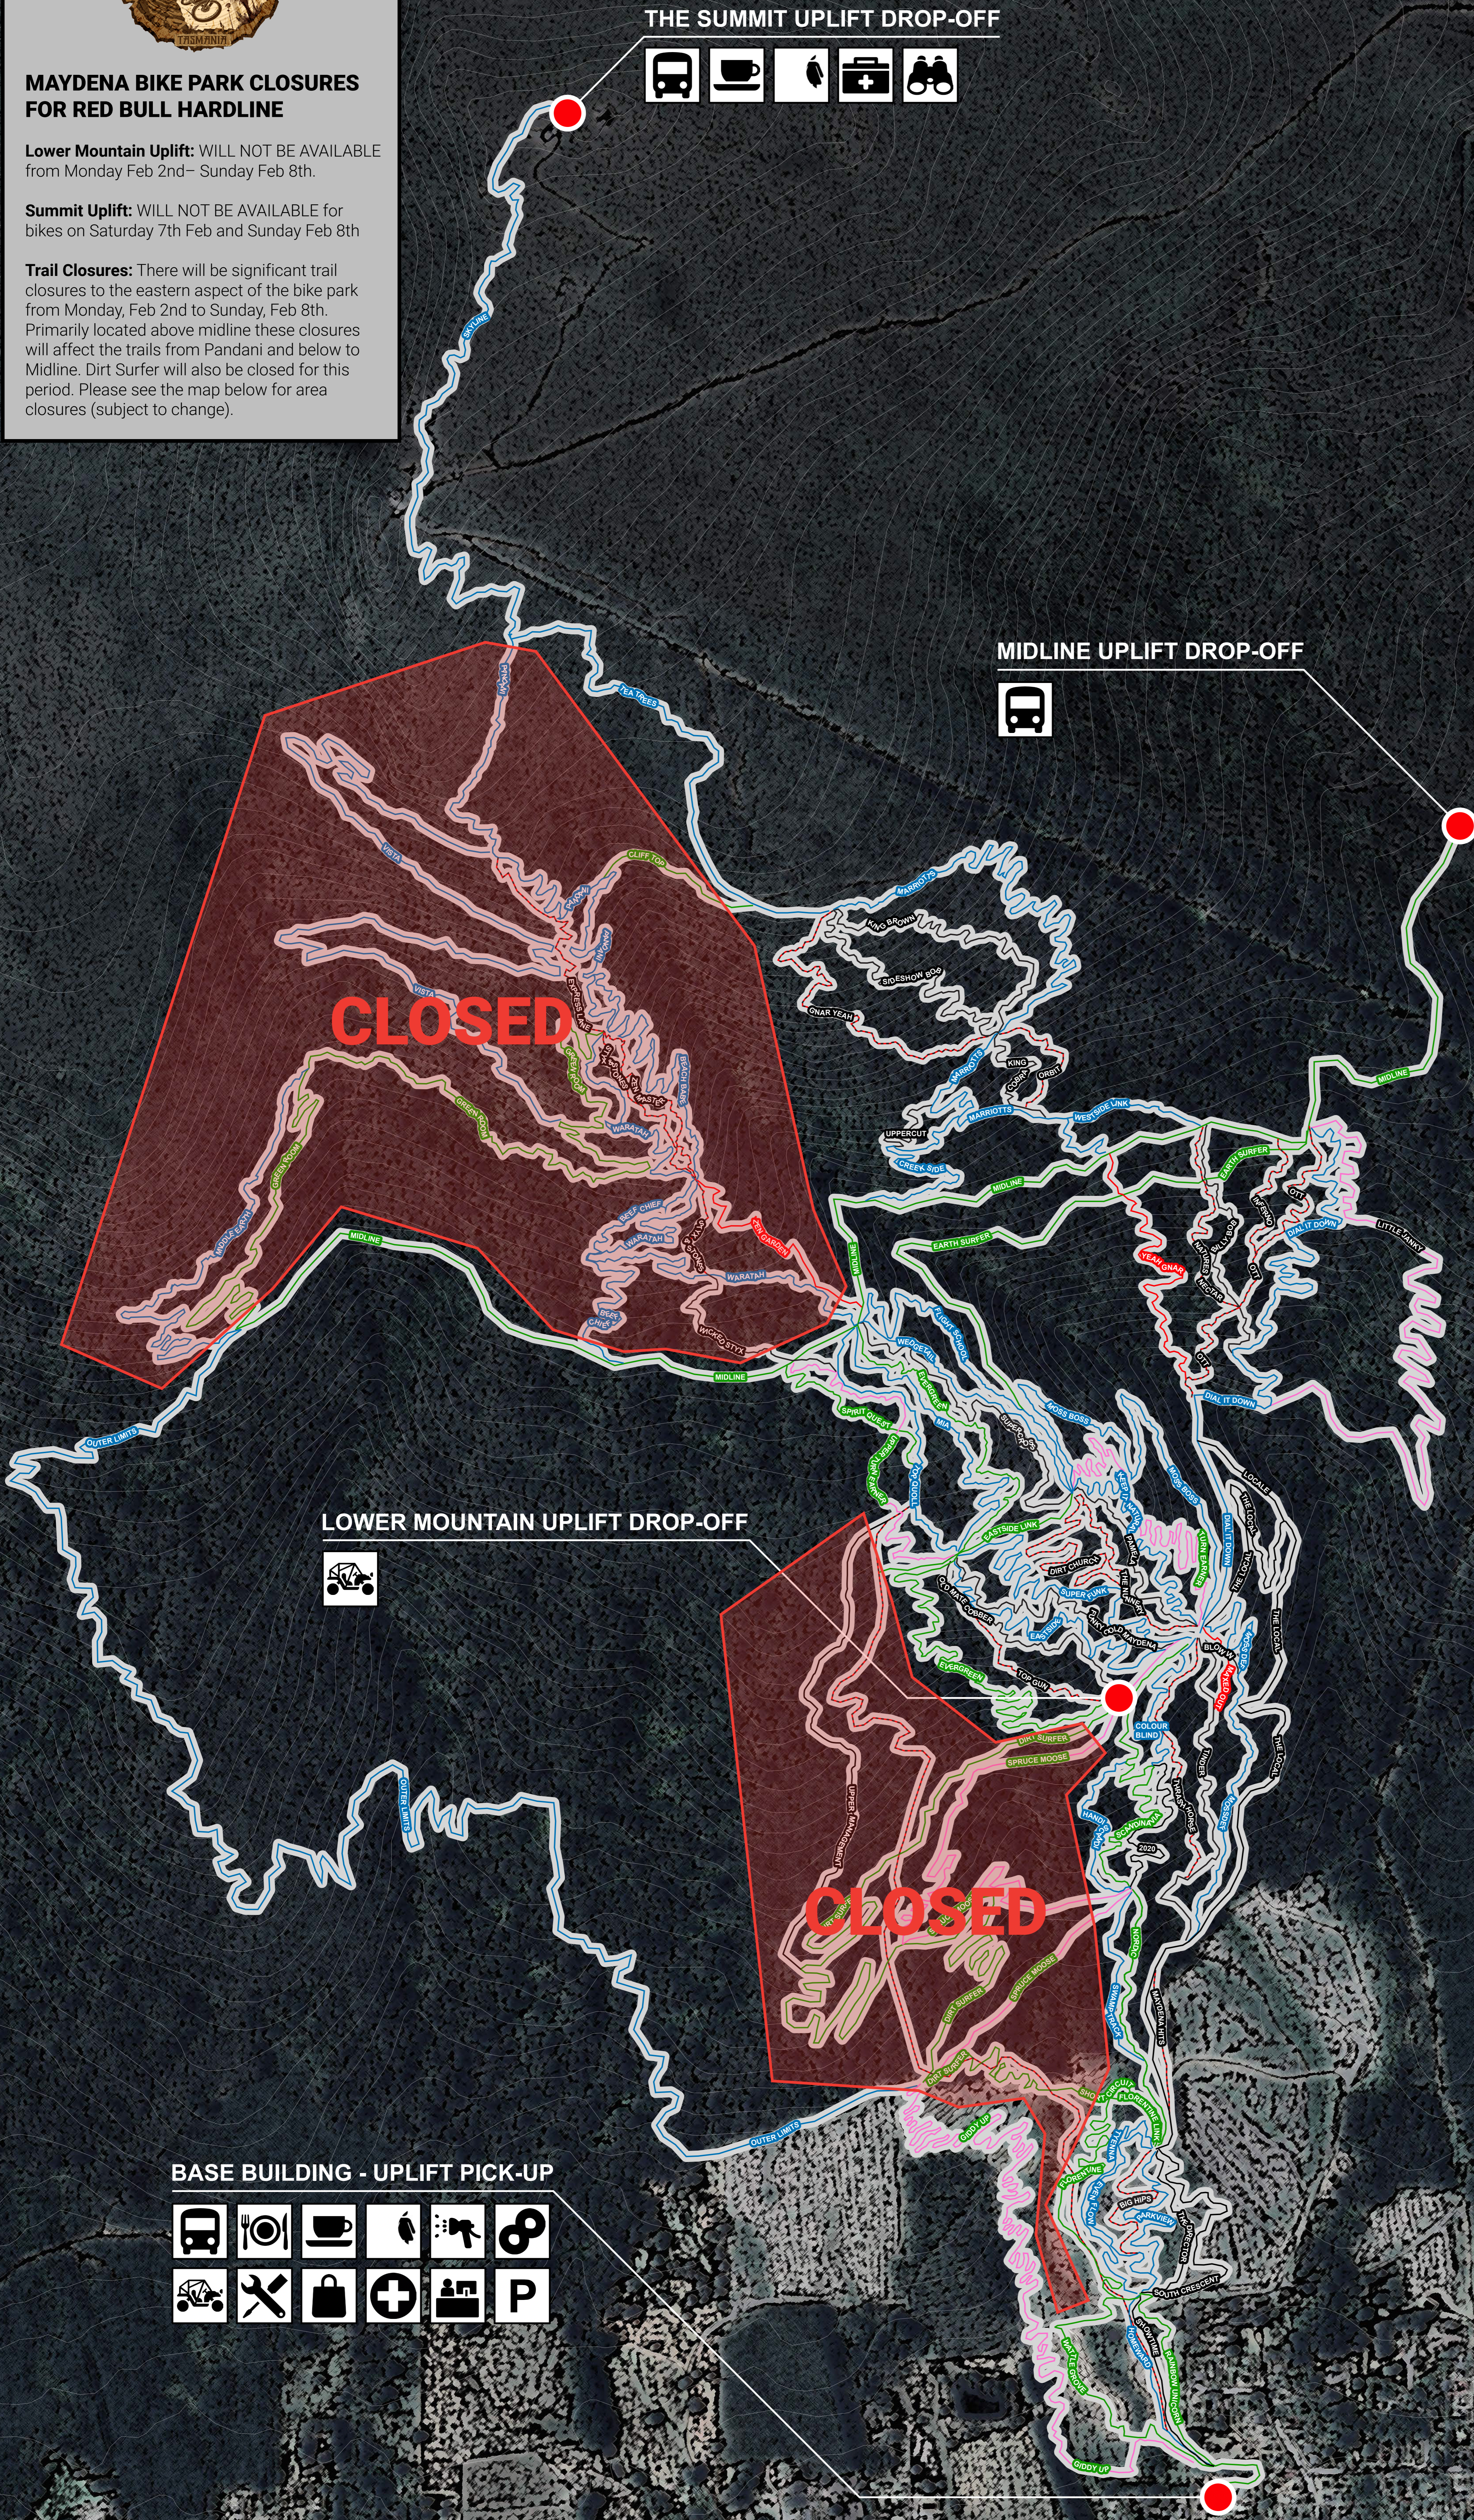

MAYDENA BIKE PARK CLOSURES FOR RED BULL HARDLINE

Lower Mountain Uplift: WILL NOT BE AVAILABLE from Monday Feb 2nd – Sunday Feb 8th.

Summit Uplift: WILL NOT BE AVAILABLE for bikes on Saturday 7th Feb and Sunday Feb 8th

Trail Closures: There will be significant trail closures to the eastern aspect of the bike park from Monday, Feb 2nd to Sunday, Feb 8th. Primarily located above midline these closures will affect the trails from Pandani and below to Midline. Dirt Surfer will also be closed for this period. Please see the map below for area closures (subject to change).

THE SUMMIT UPLIFT DROP-OFF

MIDLINE UPLIFT DROP-OFF

LOWER MOUNTAIN UPLIFT DROP-OFF

BASE BUILDING - UPLIFT PICK-UP

TRAIL INFORMATION

STYLE	DIFFICULTY	NAME	FORMAT	WET SUITABLE	STATUS		
FLOW	[Green]	Giddy Up	[X]	[X]	[Green]		
		Midline	[X]	[X]	[Green]		
		Cliff Top	[X]	[X]	[Red]		
		Rainbow Unicorn	[X]	[X]	[Green]		
		Wattle Grove	[X]	[X]	[Green]		
		Short Circuit	[X]	[X]	[Green]		
		Florentine	[X]	[X]	[Green]		
		Dirt Surfer	[X]	[X]	[Red]		
		Earth Surfer	[X]	[X]	[Green]		
		Evergreen	[X]	[X]	[Green]		
		Upper Turn Earner	[X]	[X]	[Green]		
		Green Room	[X]	[X]	[Red]		
		Eastside Link	[X]	[X]	[Green]		
		Scandinavia	[X]	[X]	[Green]		
		Nordic	[X]	[X]	[Green]		
BLEND	[Blue]	Spirit Quest	[X]	[X]	[Green]		
		Spuce Moose	[X]	[X]	[Green]		
		Turn Earner	[X]	[X]	[Green]		
		Even Flow	[X]	[X]	[Green]		
		Keep it Natural	[X]	[X]	[Green]		
		Dial it Down	[X]	[X]	[Green]		
		Marriotts	[X]	[X]	[Green]		
		Creekside	[X]	[X]	[Green]		
		Westside Link	[X]	[X]	[Green]		
		Middle Earth	[X]	[X]	[Green]		
		Eastside	[X]	[X]	[Green]		
		Waratah	[X]	[X]	[Green]		
		Pandani	[X]	[X]	[Red]		
		Vista	[X]	[X]	[Green]		
		TECHNICAL	[Black]	Beach Babe	[X]	[X]	[Red]
Parkview	[X]			[X]	[Green]		
Skyline	[X]			[X]	[Green]		
Outer Limits	[X]			[X]	[Green]		
Little Janky	[X]			[X]	[Green]		
Funky Cold Maydena	[X]			[X]	[Green]		
King Brown	[X]			[X]	[Green]		
King Cobra	[X]			[X]	[Green]		
OTT	[X]			[X]	[Green]		
MIA	[X]			[X]	[Green]		
Swamp Track	[X]			[X]	[Green]		
Wedgetail	[X]			[X]	[Green]		
Moss Def	[X]			[X]	[Green]		
Tea Trees	[X]			[X]	[Green]		
FREERIDE	[Orange]			Handi Scandi	[X]	[X]	[Green]
		Beef Chief	[X]	[X]	[Red]		
		Moss Boss	[X]	[X]	[Green]		
		Upper Cut	[X]	[X]	[Green]		
		Pamela	[X]	[X]	[Green]		
		Old Mate Cobber	[X]	[X]	[Green]		
		Billy Bob	[X]	[X]	[Green]		
		Wicked Styx	[X]	[X]	[Red]		
		The Director	[X]	[X]	[Green]		
		Upper Management	[X]	[X]	[Red]		
		Locale	[X]	[X]	[Green]		
		Sideshow Bob	[X]	[X]	[Green]		
		Tinder	[X]	[X]	[Green]		
		Styx and Stones	[X]	[X]	[Red]		
		The Nunnery	[X]	[X]	[Green]		
Natures Nectar	[X]	[X]	[Green]				
Thrash Horse	[X]	[X]	[Green]				
Zen Master	[X]	[X]	[Red]				
Express Lane	[X]	[X]	[Red]				
Gnar Yeah	[X]	[X]	[Green]				
Gnar Thanks	[X]	[X]	[Green]				
Inferno	[X]	[X]	[Red]				
Top Gun	[X]	[X]	[Green]				
Orbit	[X]	[X]	[Green]				
The Natty (Race Only)	[X]	[X]	[Green]				
Yeah Gnar	[X]	[X]	[Green]				
Maxed Out	[X]	[X]	[Red]				
Zen Garden	[X]	[X]	[Red]				
Homeward	[X]	[X]	[Green]				
Tyenna	[X]	[X]	[Green]				
Top Quoll	[X]	[X]	[Green]				
Flight School	[X]	[X]	[Green]				
Super Funk	[X]	[X]	[Green]				
Colour Blind	[X]	[X]	[Green]				
South Crescent	[X]	[X]	[Green]				
2020	[X]	[X]	[Green]				
Supercross	[X]	[X]	[Green]				
Showtime	[X]	[X]	[Green]				
The Local	[X]	[X]	[Green]				
Big Hips	[X]	[X]	[Green]				
Maydena Hits	[X]	[X]	[Green]				
Dirt Church	[X]	[X]	[Green]