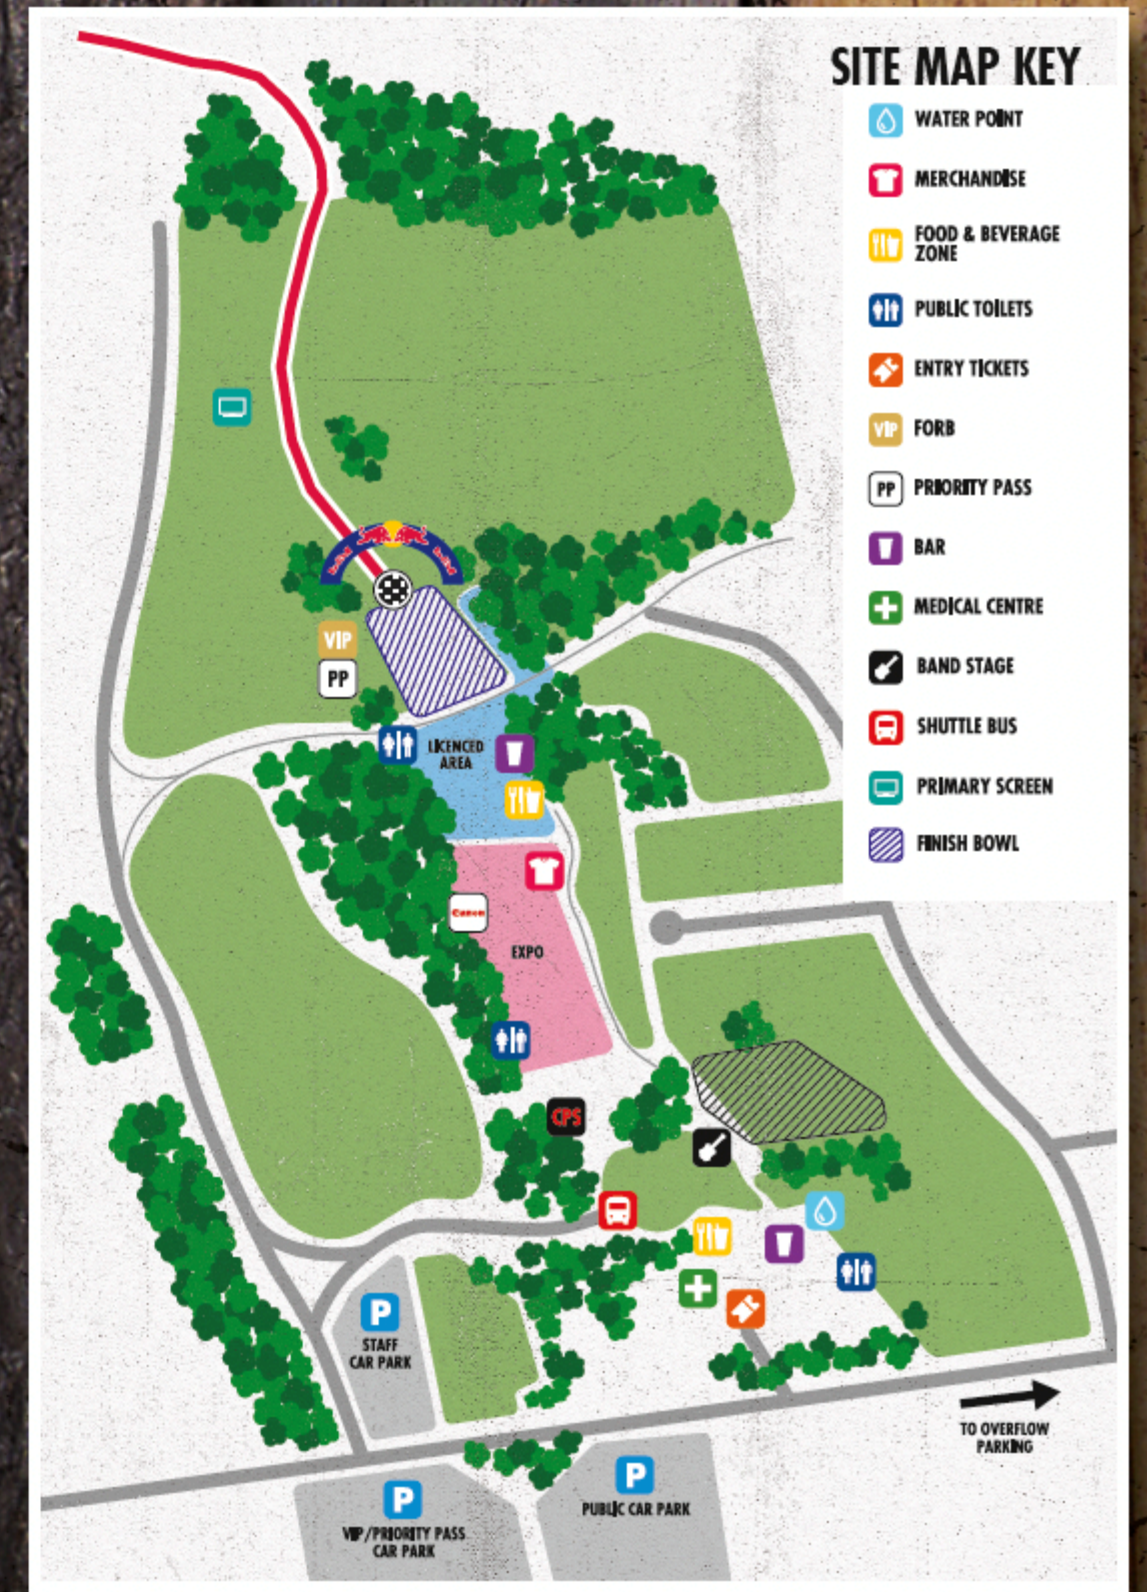

SITE MAP 2026

mophie

SUZUKI

TASMANIAN

Canon

MOUNTAIN CULTURE
Brew Co.

IGLOO
THE COOLER BRAND